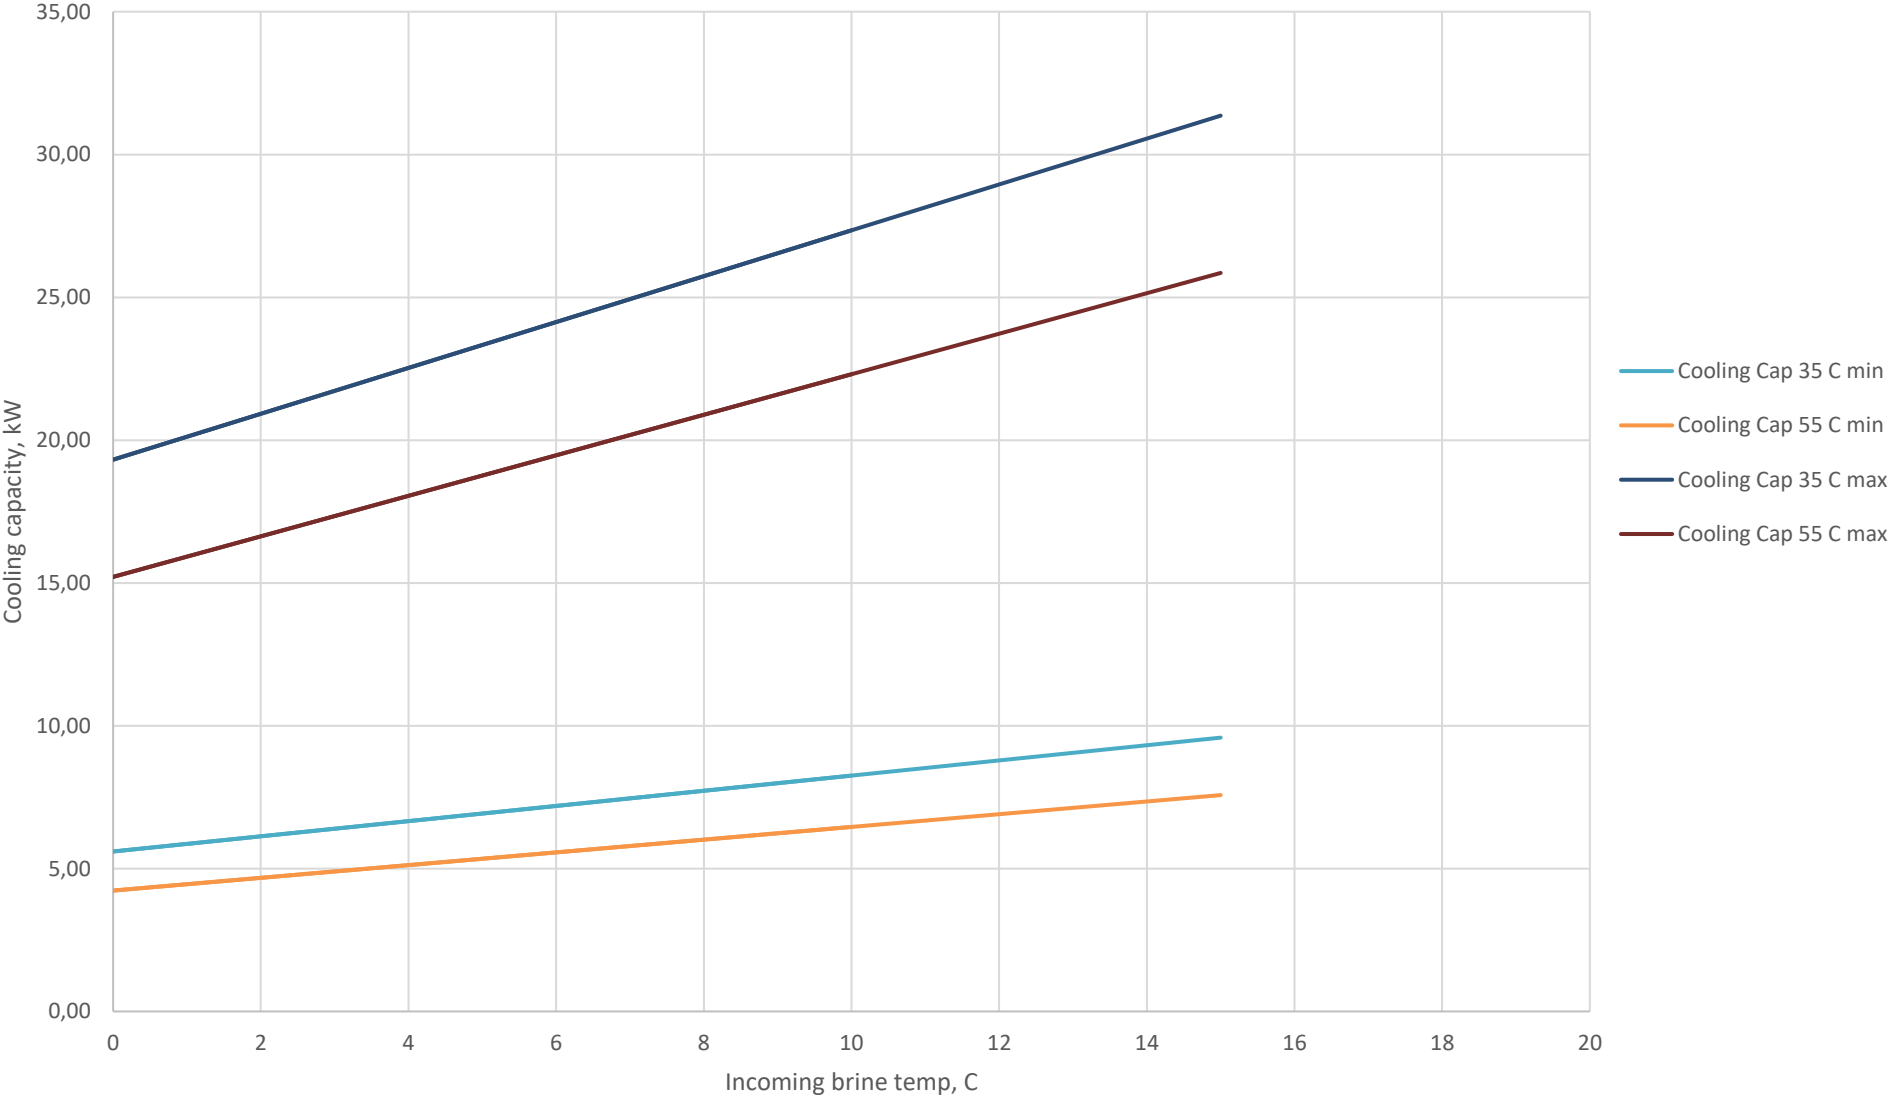

S1155-25 Cooling Cap, kW

S1155-25 Heat Cap, kW